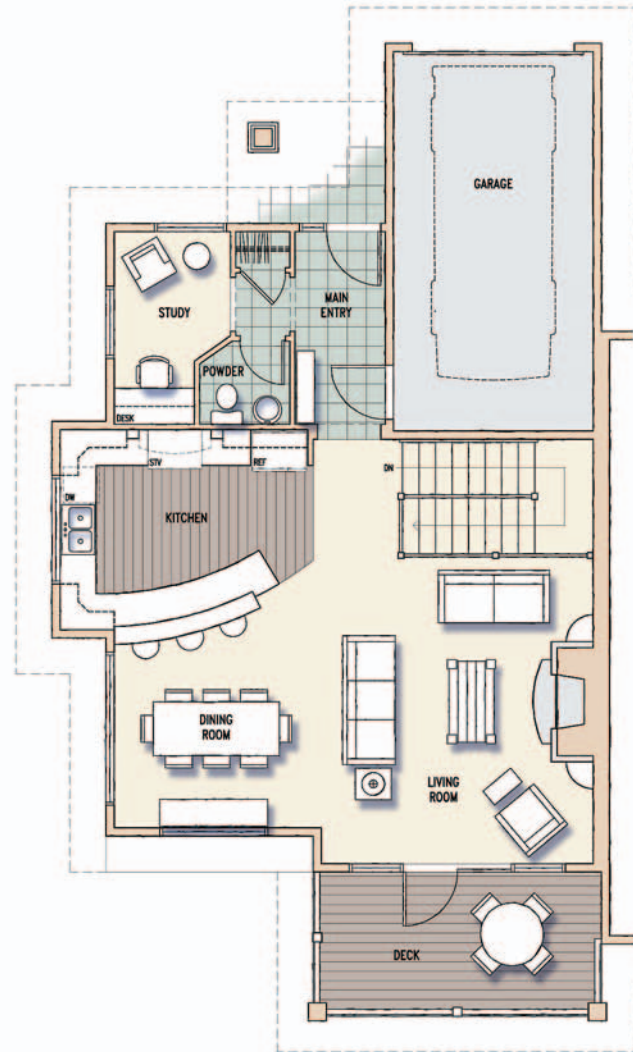

Sunflower Floorplan

Downhill

2 Levels

2 Bedrooms + Den

3 Bathrooms

1,820 Square Feet

Floor Level 1

Floor Level 2