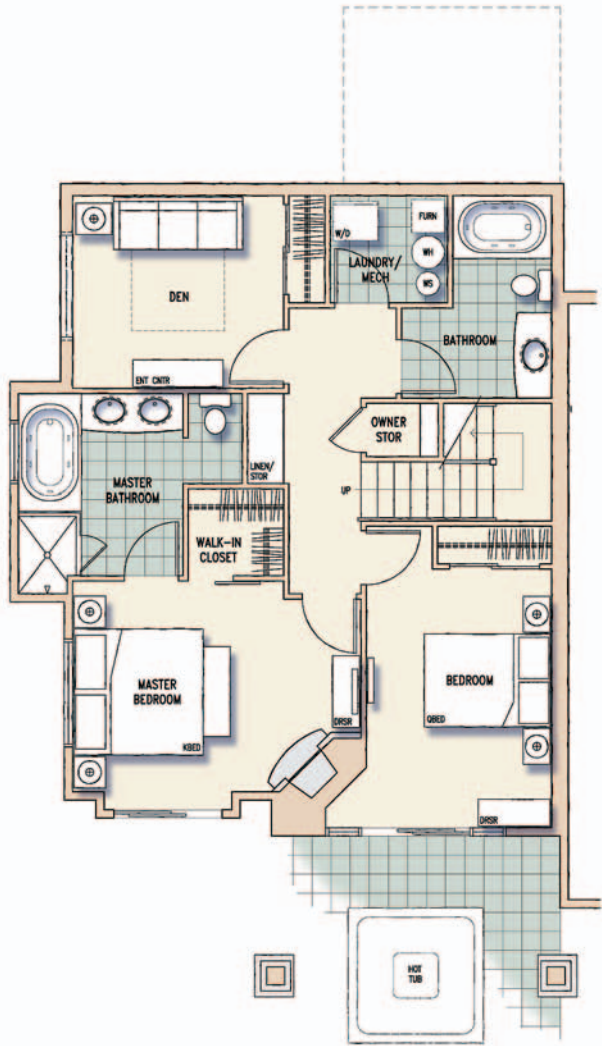

Sunflower Floorplan

Downhill

2 Levels

2 Bedrooms + Den

3 Bathrooms

1,820 Square Feet

Floor Level 1

Floor Level 2