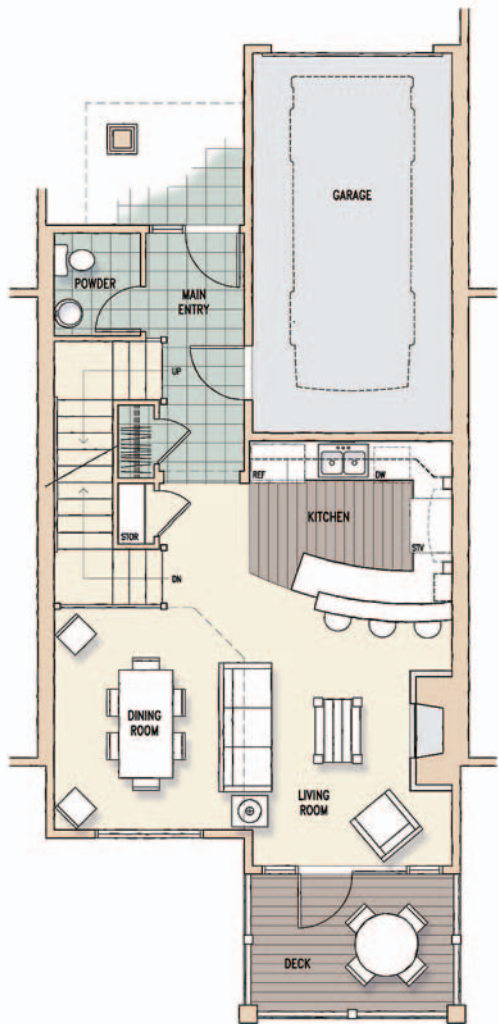

Lupine Floorplan

Downhill

3 Levels

3 Bedrooms

3 Bathrooms

1,820 Square Feet

Floor Level 1

Floor Level 2

Floor Level 3