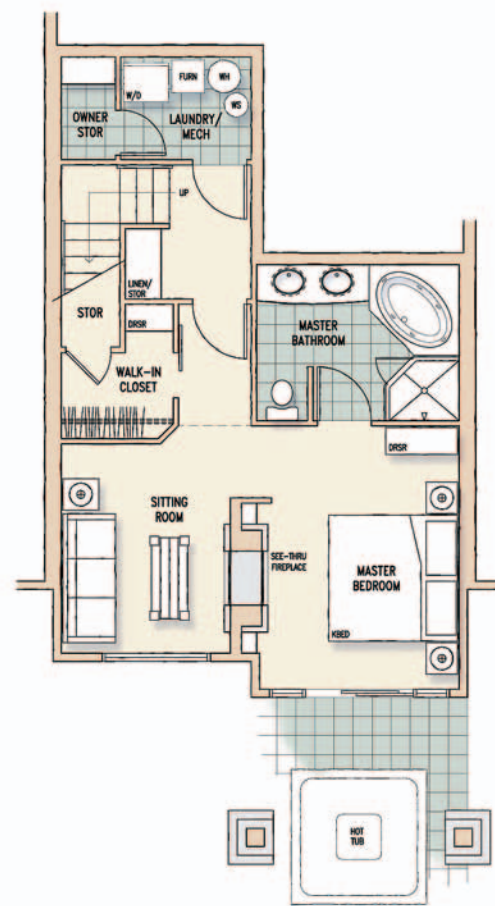

Lupine Floorplan

Downhill

3 Levels

3 Bedrooms

3 Bathrooms

1,820 Square Feet

Floor Level 1

Floor Level 2

Floor Level 3