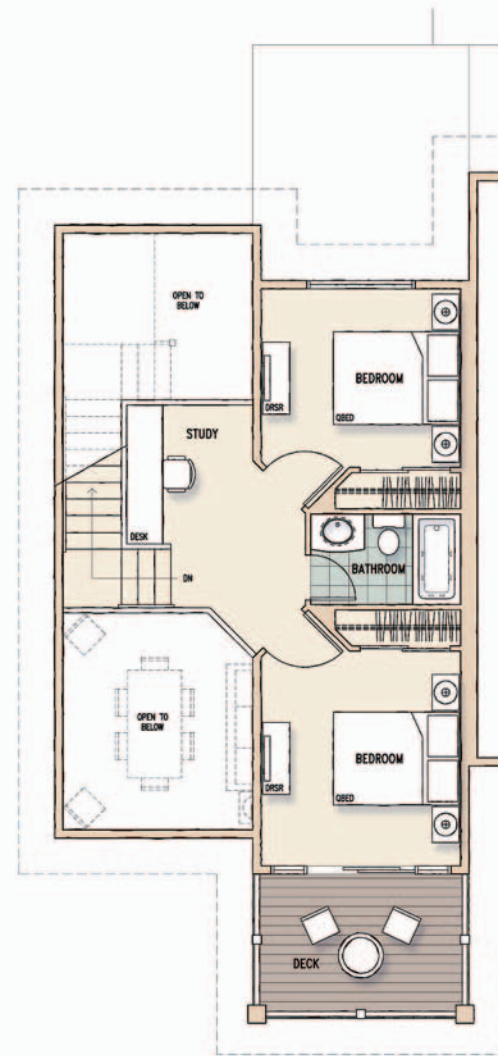

Lupine Floorplan

Downhill

3 Levels

3 Bedrooms

3 Bathrooms

1,820 Square Feet

Floor Level 1

Floor Level 2

Floor Level 3