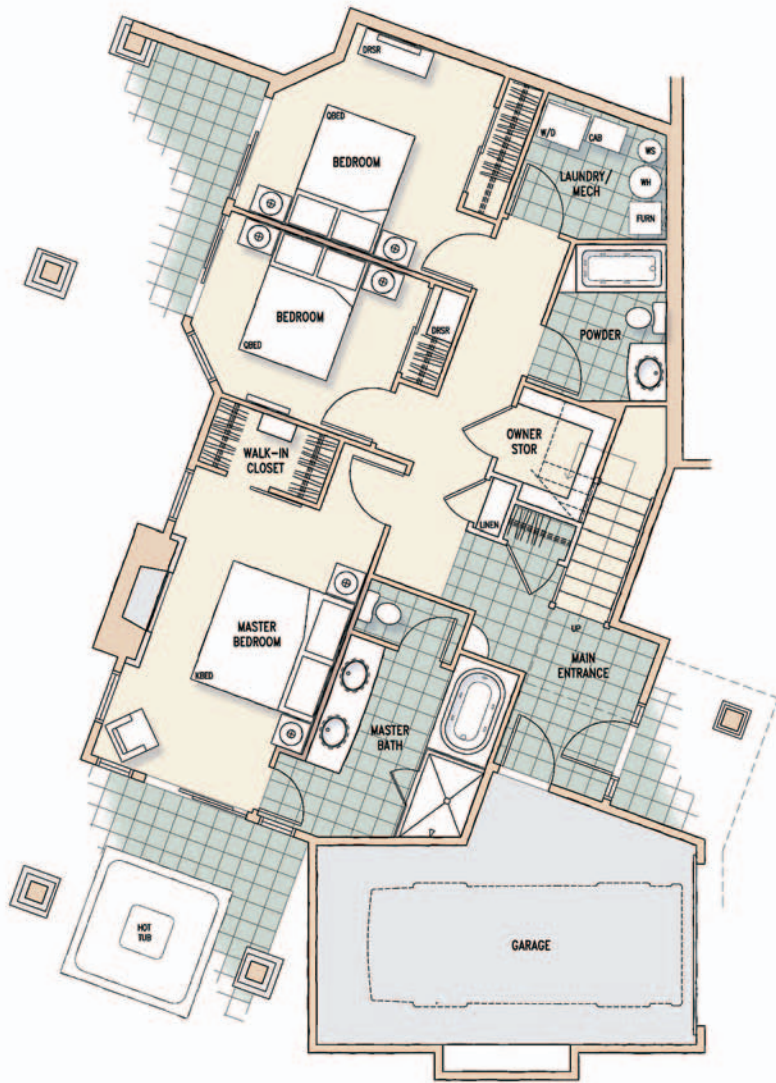

Heather Floorplan

Uphill

2 Levels

4 Bedrooms

3 Bathrooms

2,140 Square Feet

Floor Level 1

Floor Level 2